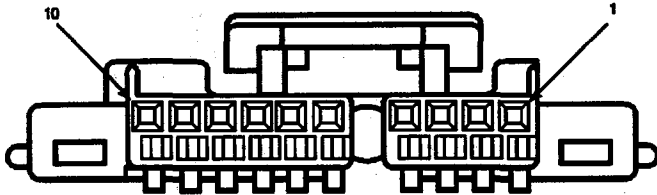

12047531
10-WAY F MICRO-PACK
BLK

C1