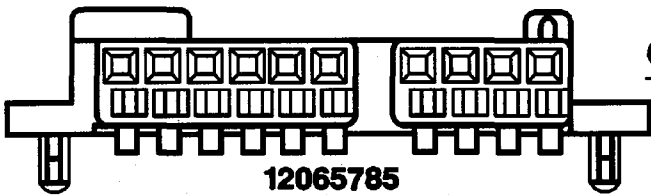

12065785
10-WAY F MICRO-PACK
GRY

C3