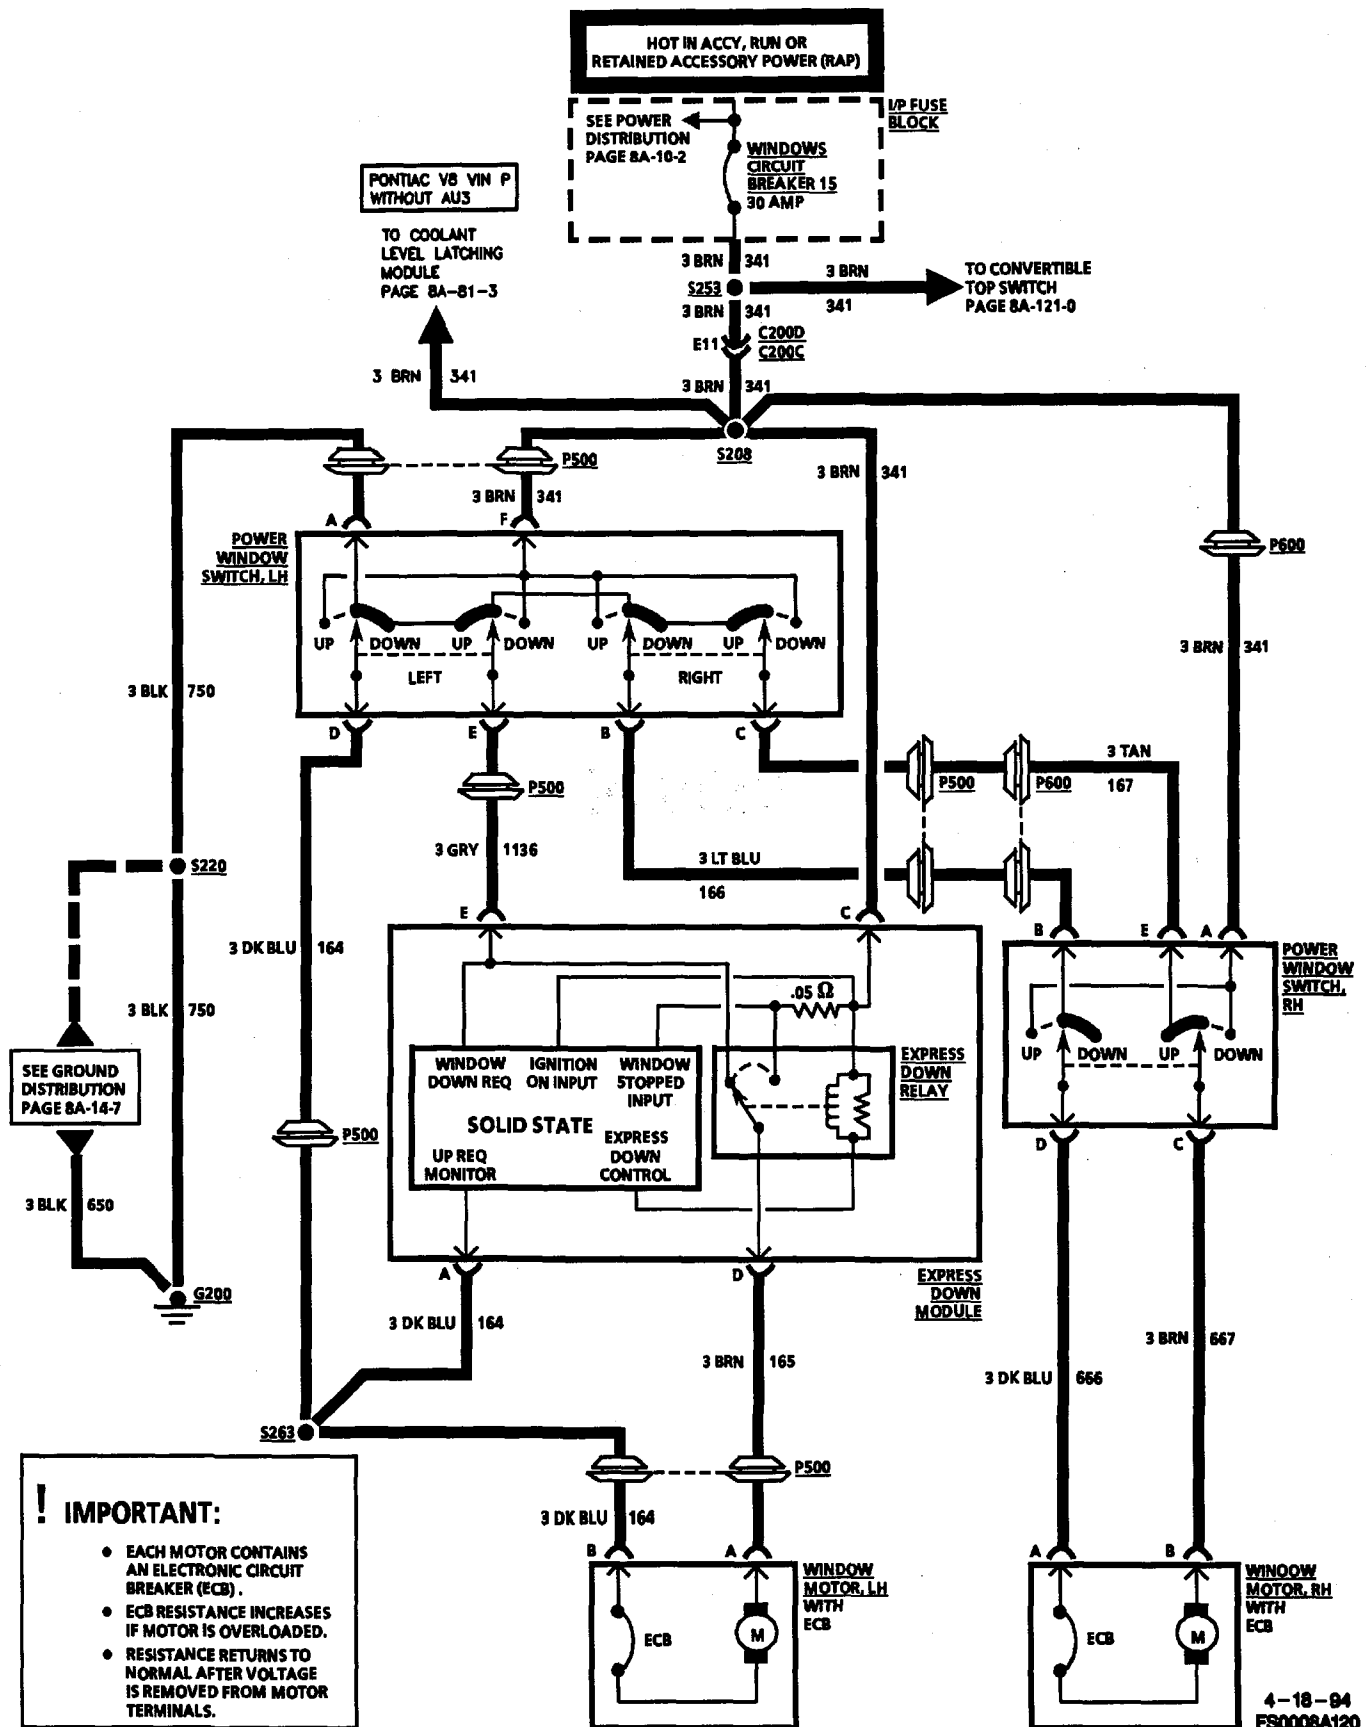

POWER WINDOWS (A31)

12048027
6-WAY F PIN GRIP SERIES
 GRY
POWER WINDOW SWITCH, LH

12059296
5-WAY F METRI-PACK 480 SERIES
 RED
REAR DEFOGGER SWITCH/TIMER (CHEVY)

12033945
5-WAY F PIN GRIP SERIES
 BLK
POWER WINDOW SWITCH, RH

12047785
4-WAY F METRI-PACK 150 SERIES
 BLK
REARVIEW MIRROR

12047531
10-WAY F MICRO-PACK
 BLK

C1

12052854
7-WAY F METRI-PACK 280 SERIES
 BLK
RETAINED ACCESSORY POWER (RAP) MODULE

12065785
10-WAY F MICRO-PACK
 GRY

C3

12064980
9-WAY F MICRO-PACK
 BLK
RADIO

C4

12064769
10-WAY F METRI-PACK 150 SERIES
 NAT
SOLENOID VALVE ASSEMBLY (AQ9)
PERFORMANCE SWITCH
(PONT WITH M30 AND NW9)
PERFORMANCE/TRACTION CONTROL SWITCH
(PONT WITH M30 W/O NW9)

FOR CONNECTOR CHART, SEE SECTION 8A-150