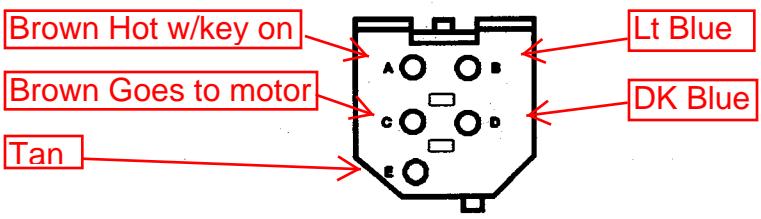

POWER WINDOWS (A31)

12048027
6-WAY F PIN GRIP SERIES
 GRY
POWER WINDOW SWITCH, LH

12059296
5-WAY F METRI-PACK 480 SERIES
 RED
REAR DEFOGGER SWITCH/TIMER (CHEVY)

12033945
5-WAY F PIN GRIP SERIES
 BLK
POWER WINDOW SWITCH, RH